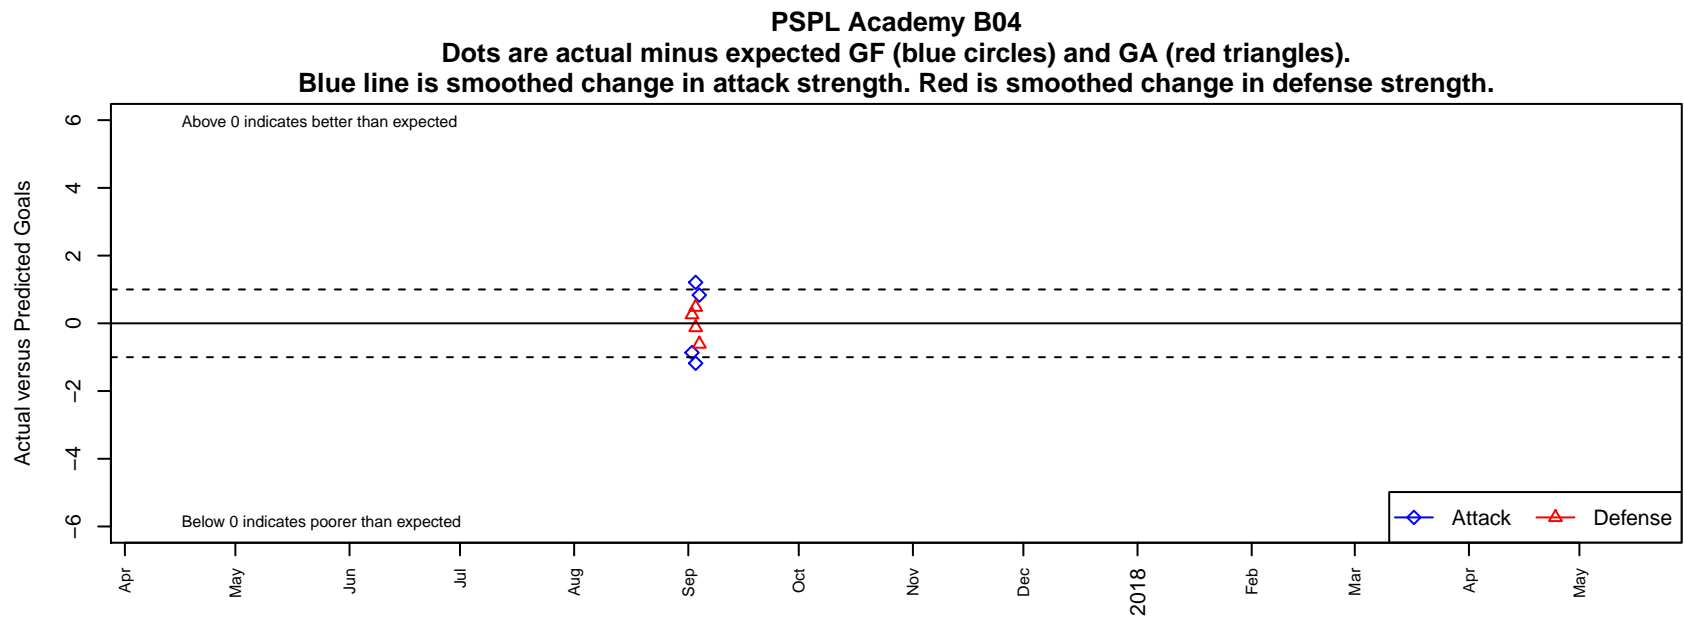

PSPL Academy B04

PSPL
statewide, WA
B04 total strength=1472
attack=15.54 defense=6.78

alt names used: PUGET SOUND PREMIER PSPL SURF ACAC
Venues played: 2017 SX Cup U14 Metro – Tier 2 U14

date	home		away		venue	pred.home	pred.away
2017-09-04	PSPL Academy B04	3	NFVC Norvan Metro B04	2	2017 SX Cup U14 Metro – Tier 2 U14	2.17	1.39
2017-09-03	UISA Riptide B04	1	PSPL Academy B04	2	2017 SX Cup U14 Metro – Tier 2 U14	0.88	3.18
2017-09-03	Poco City FC Eurooite B04	1	PSPL Academy B04	5	2017 SX Cup U14 Metro – Tier 2 U14	1.48	3.79
2017-09-02	PGYSA Select B04	0	PSPL Academy B04	9	2017 SX Cup U14 Metro – Tier 2 U14	0.26	9.86